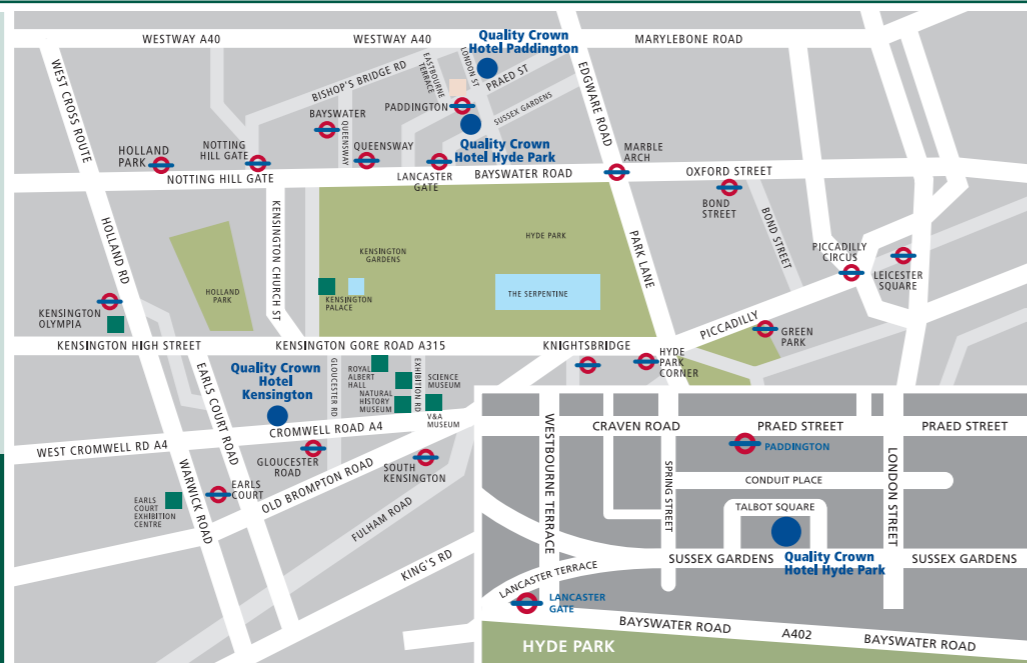

Underground

Paddington Station (Circle, District, Bakerloo, Hammersmith & City line)

Lancaster Gate (Central line)

Airport connections

Heathrow Express to Paddington Stn

Gatwick Express to Victoria Stn, District/Circle line

Stansted Express to Liverpool St, Circle line

City Airport Metro to Westminster, District/Circle line

Luton Airport to Kings Cross, Circle line

For more detailed directions visit

www.paddingtonhotels.com

Quality Crown Hotel Hyde Park

8 - 14 Talbot Square, London W2 1TS

Reservations +44 (0)20 7835 2000

Fax +44 (0)20 7341 7676

stay@paddingtonhotels.com

www.paddingtonhotels.com