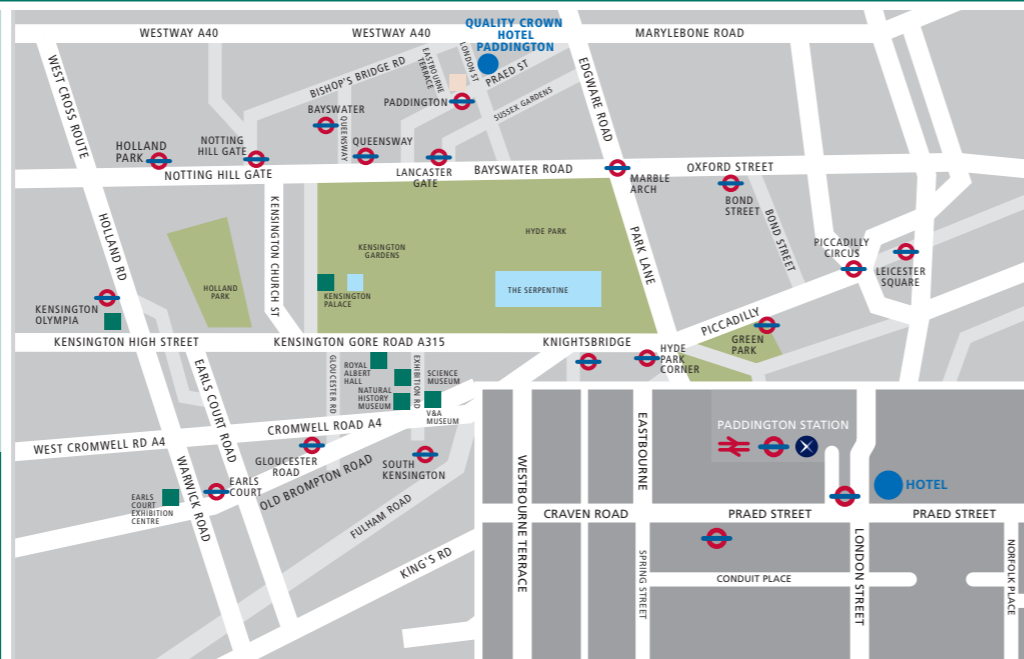

Underground

Paddington Station (Circle, District, Bakerloo, Hammersmith & City line)

Lancaster Gate (Central line)

Airport connections

Heathrow Express to Paddington Stn, District/Circle line

Gatwick Express to Victoria Stn, District/Circle line

Stansted Express to Liverpool St, District/Circle line

City Airport Metro to Westminster, District/Circle line

Luton Airport to Kings Cross, Circle line

For more detailed directions visit

www.paddingtonhotels.com

Quality Crown Hotel Paddington

144 Praed Street, London W2 1HU

Reservations +44 (0)20 7835 2000

Fax +44 (0)20 7341 7676

stay@paddingtonhotels.com

www.paddingtonhotels.com